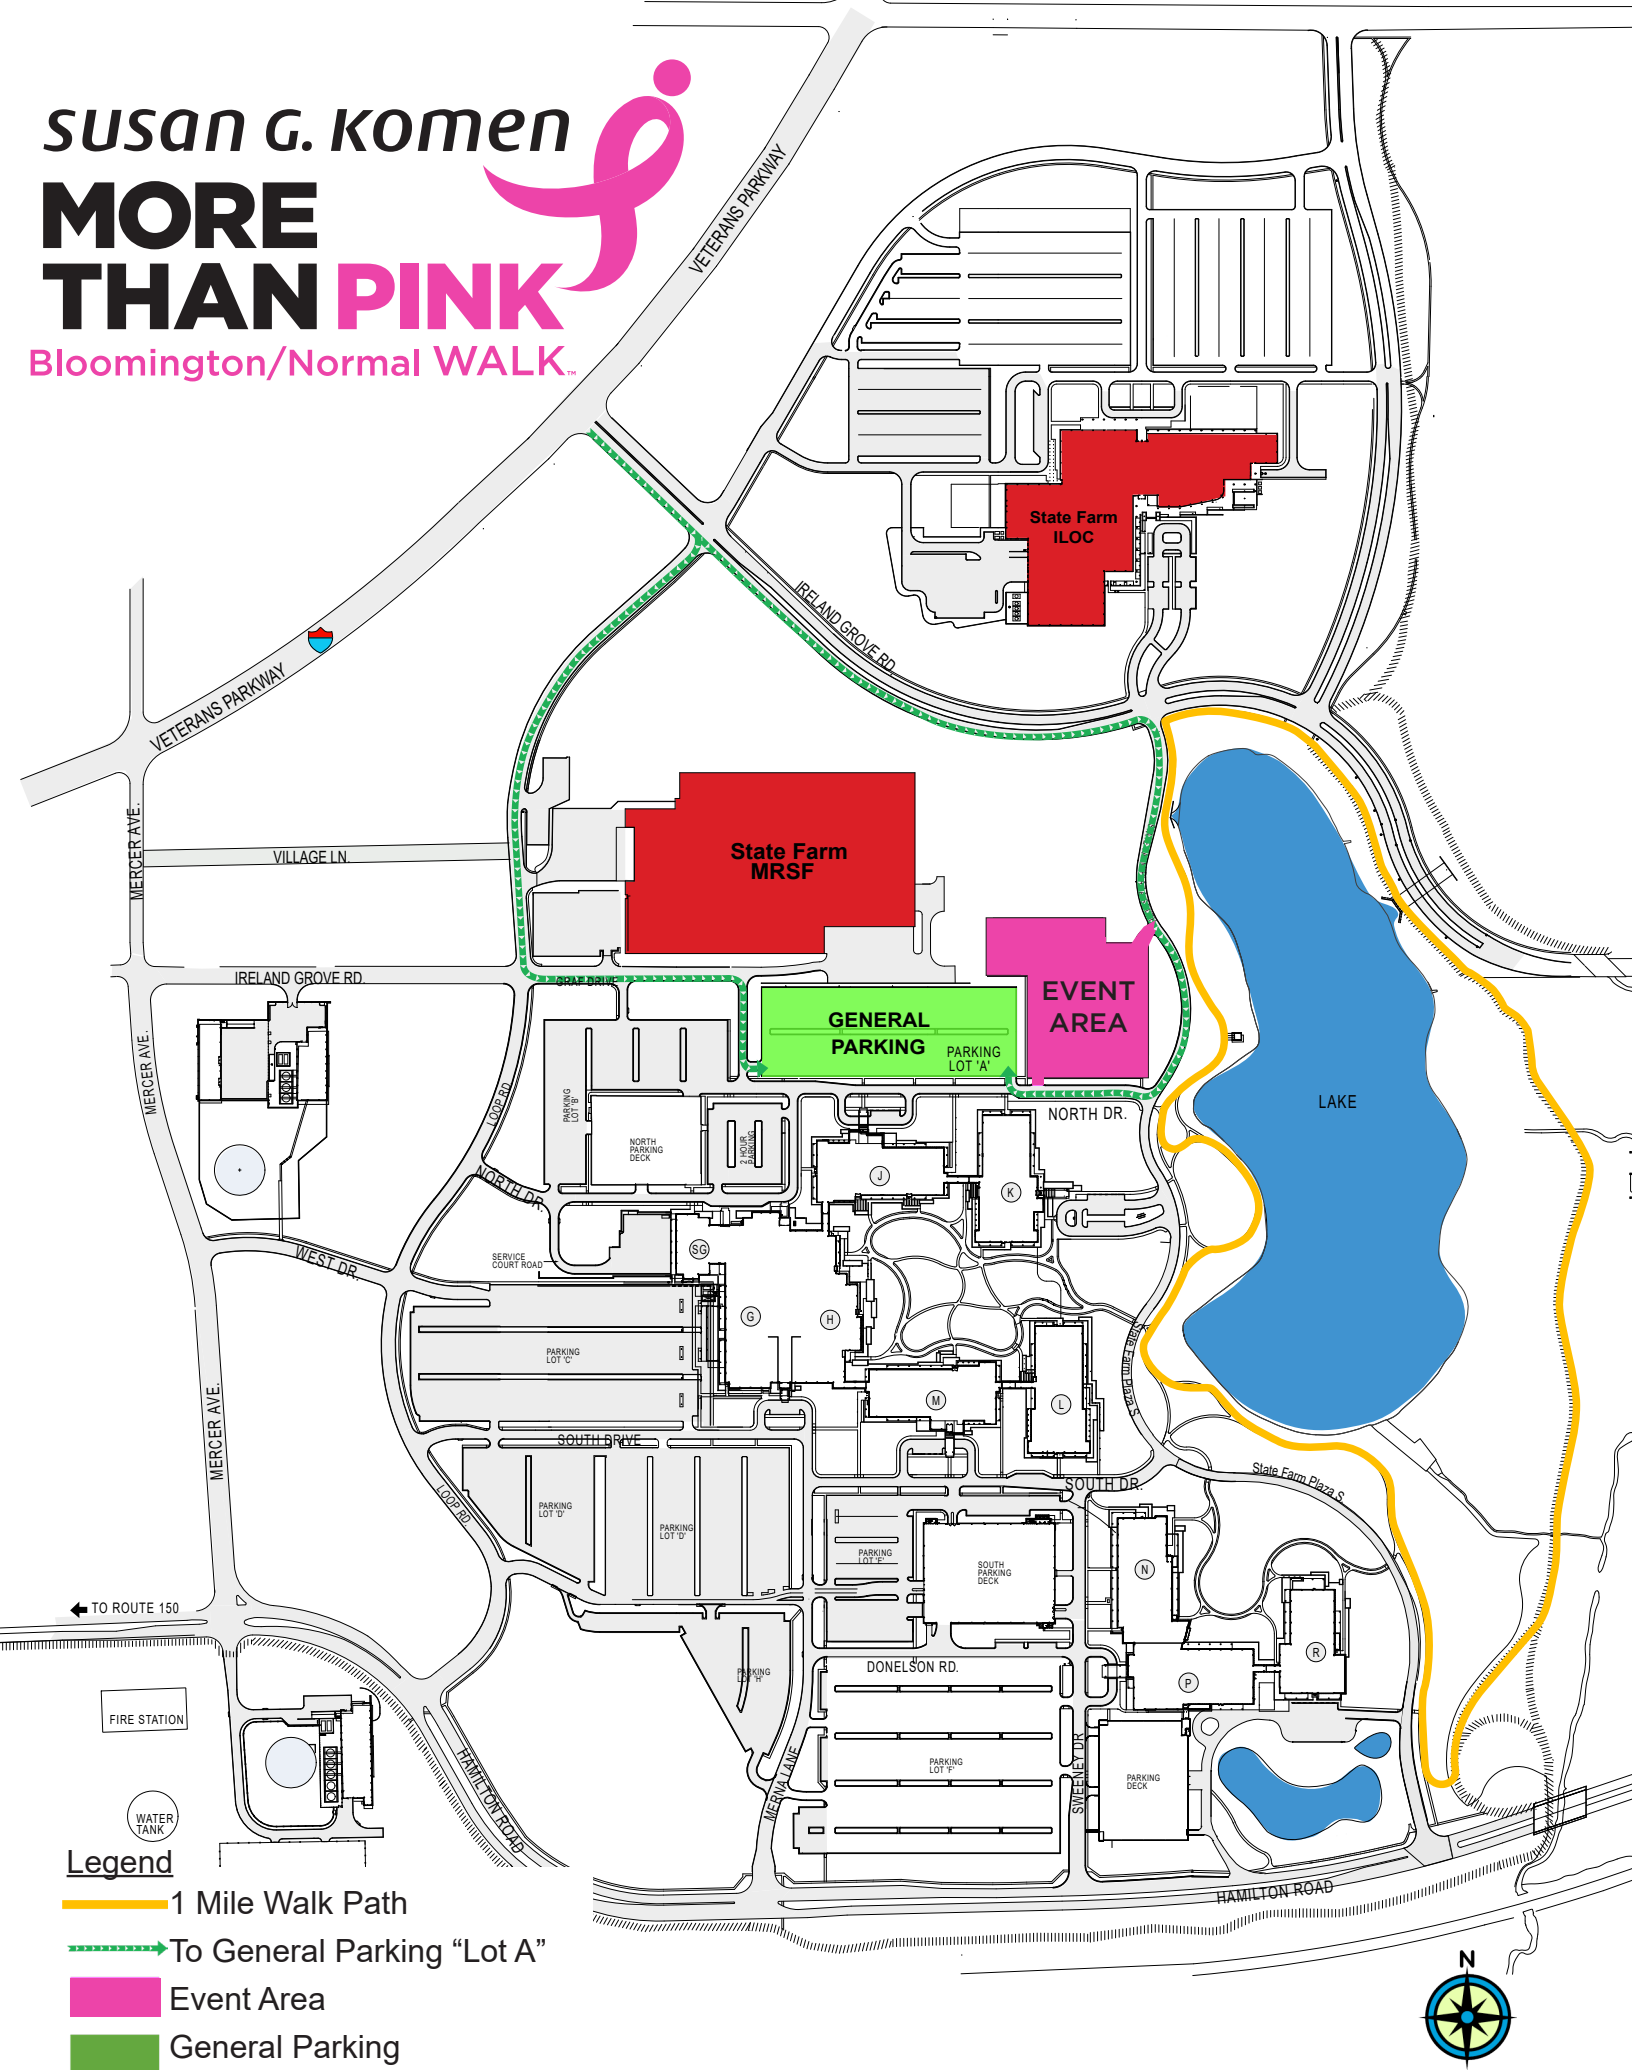

susan g. komen
**MORE
THAN PINK**

Bloomington/Normal WALK™

Legend

- 1 Mile Walk Path
- To General Parking "Lot A"
- Event Area
- General Parking